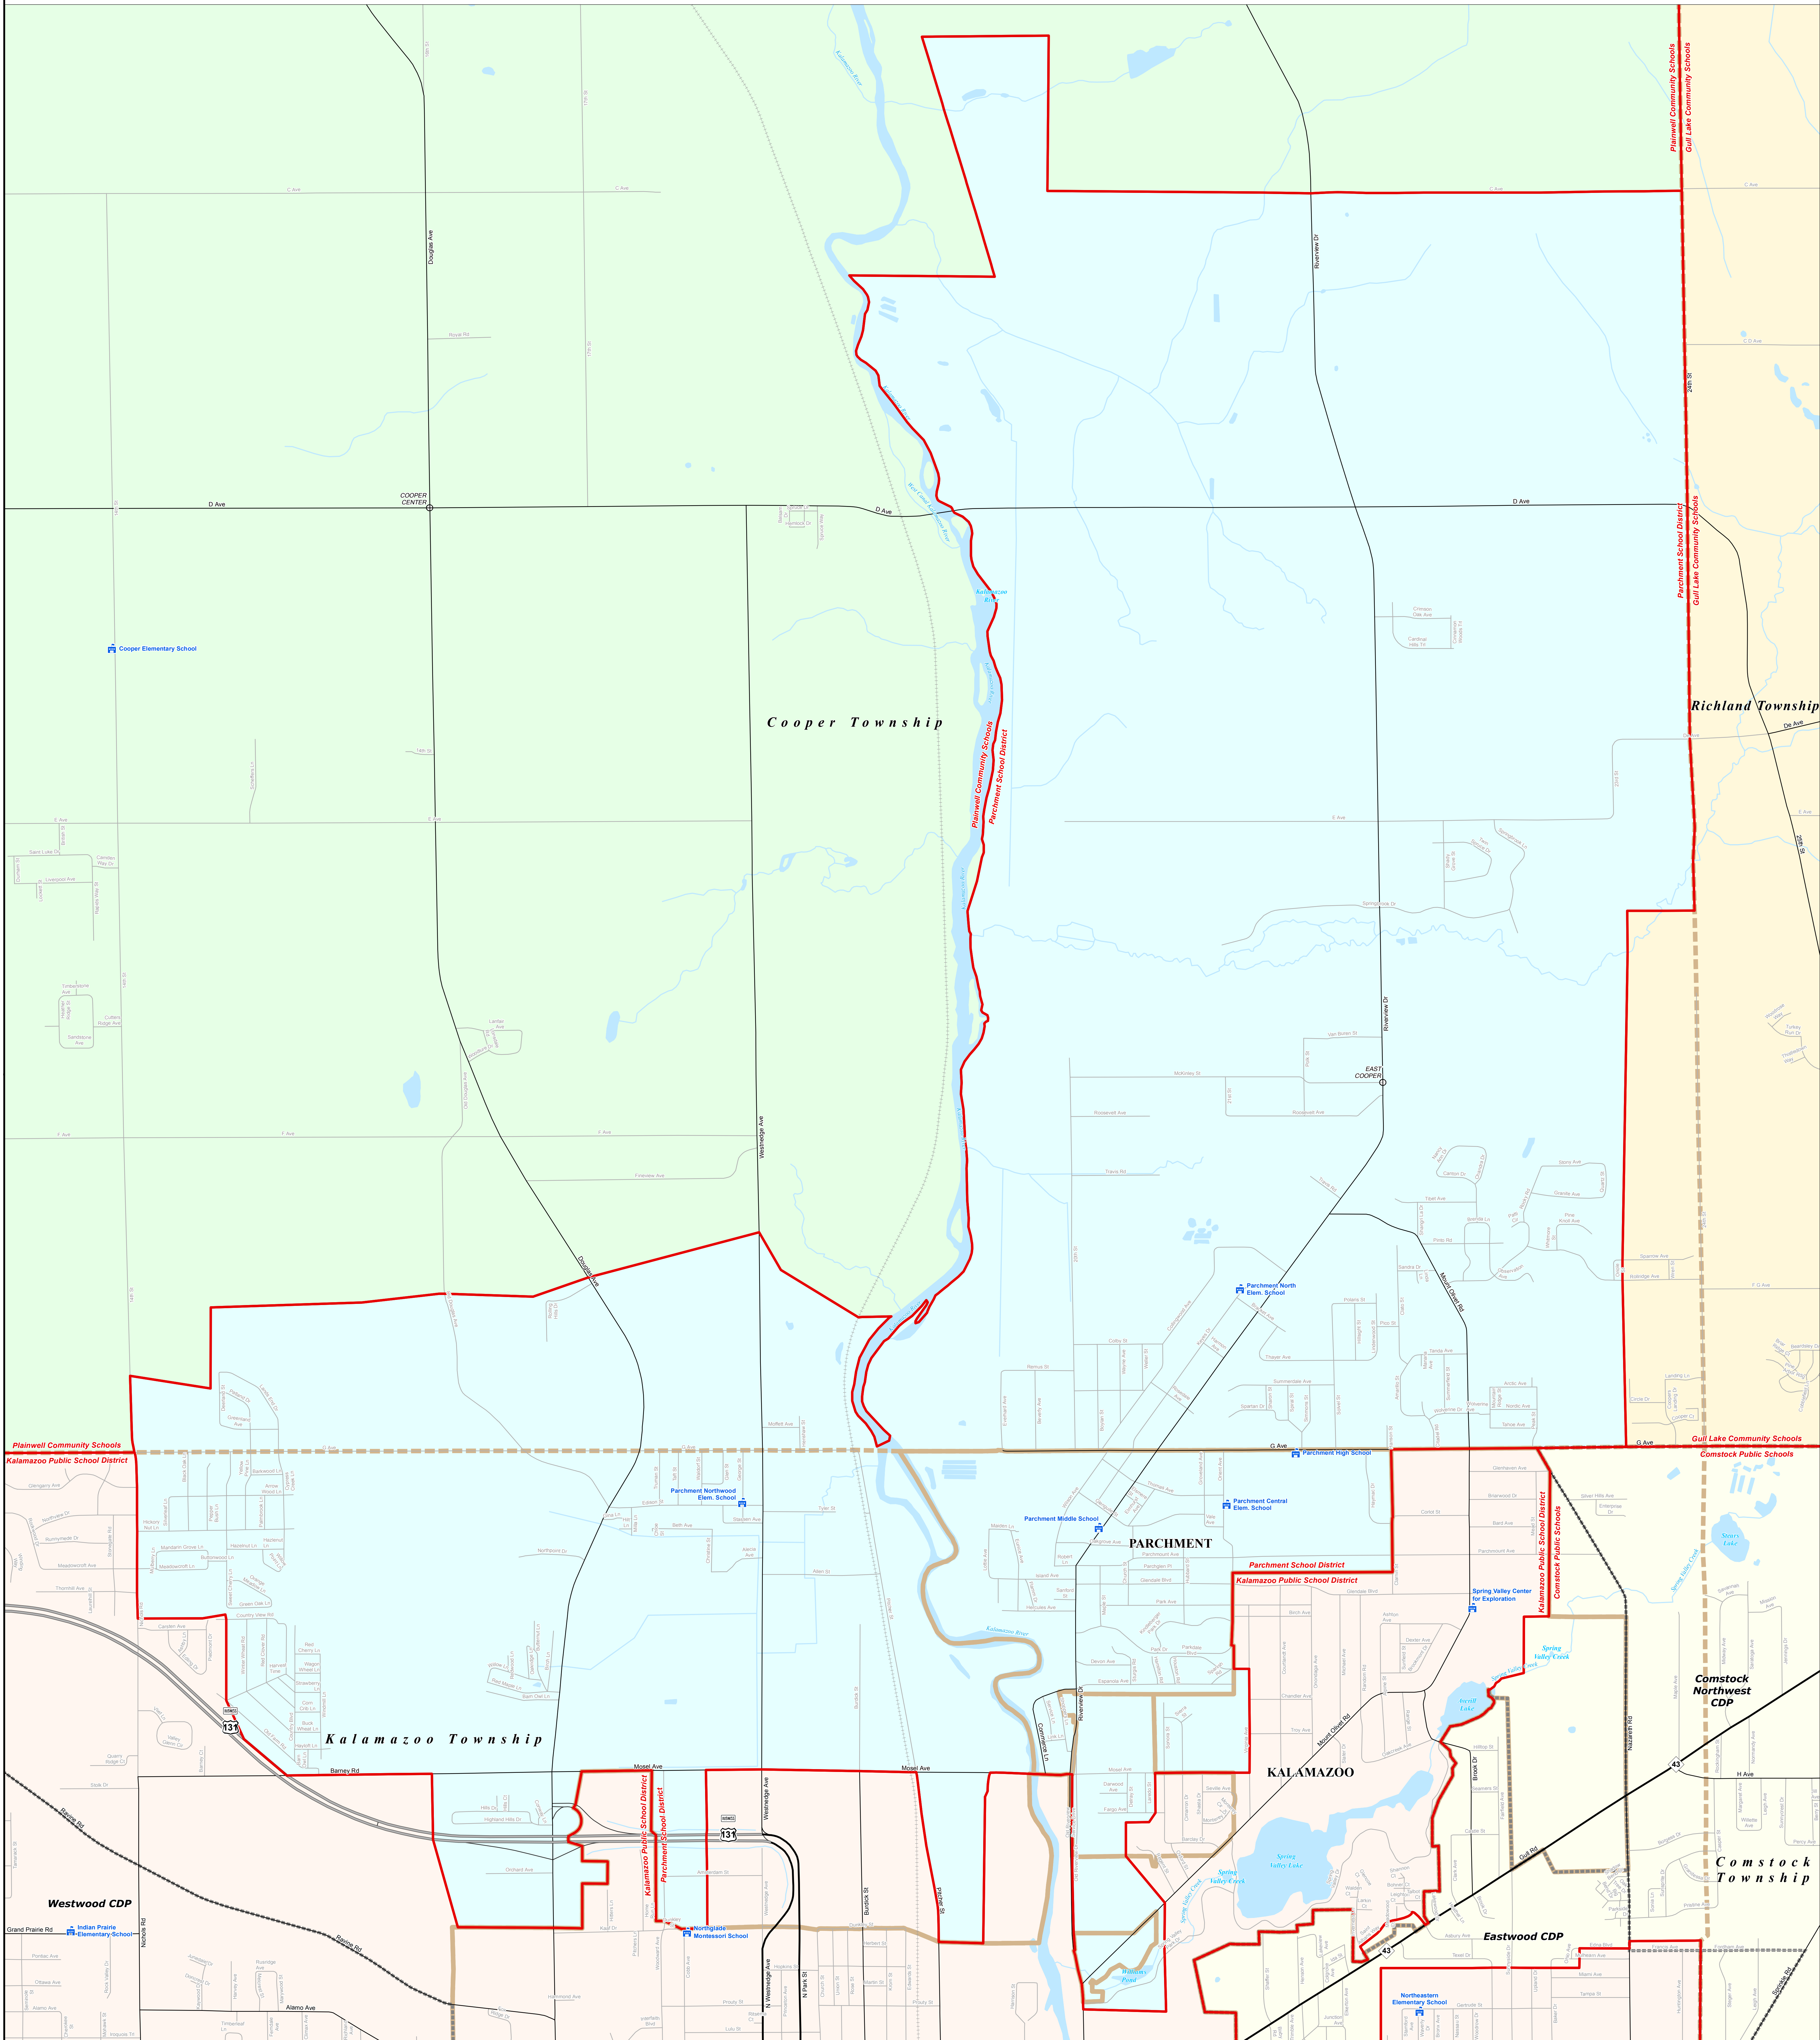

PARCHMENT SCHOOL DISTRICT

Kalamazoo RESA

*Note: Non K-12 School Districts identified with Asterisk (*) in Name

11/14/13

Legend	
School District	County
School	City
Township	Village
Census Designated Place	Freeway
Unincorporated Place	Primary Road
Railroad	Local Road
Water Feature	River, Stream, or Drain

Source: Michigan Geographic Framework, v13a